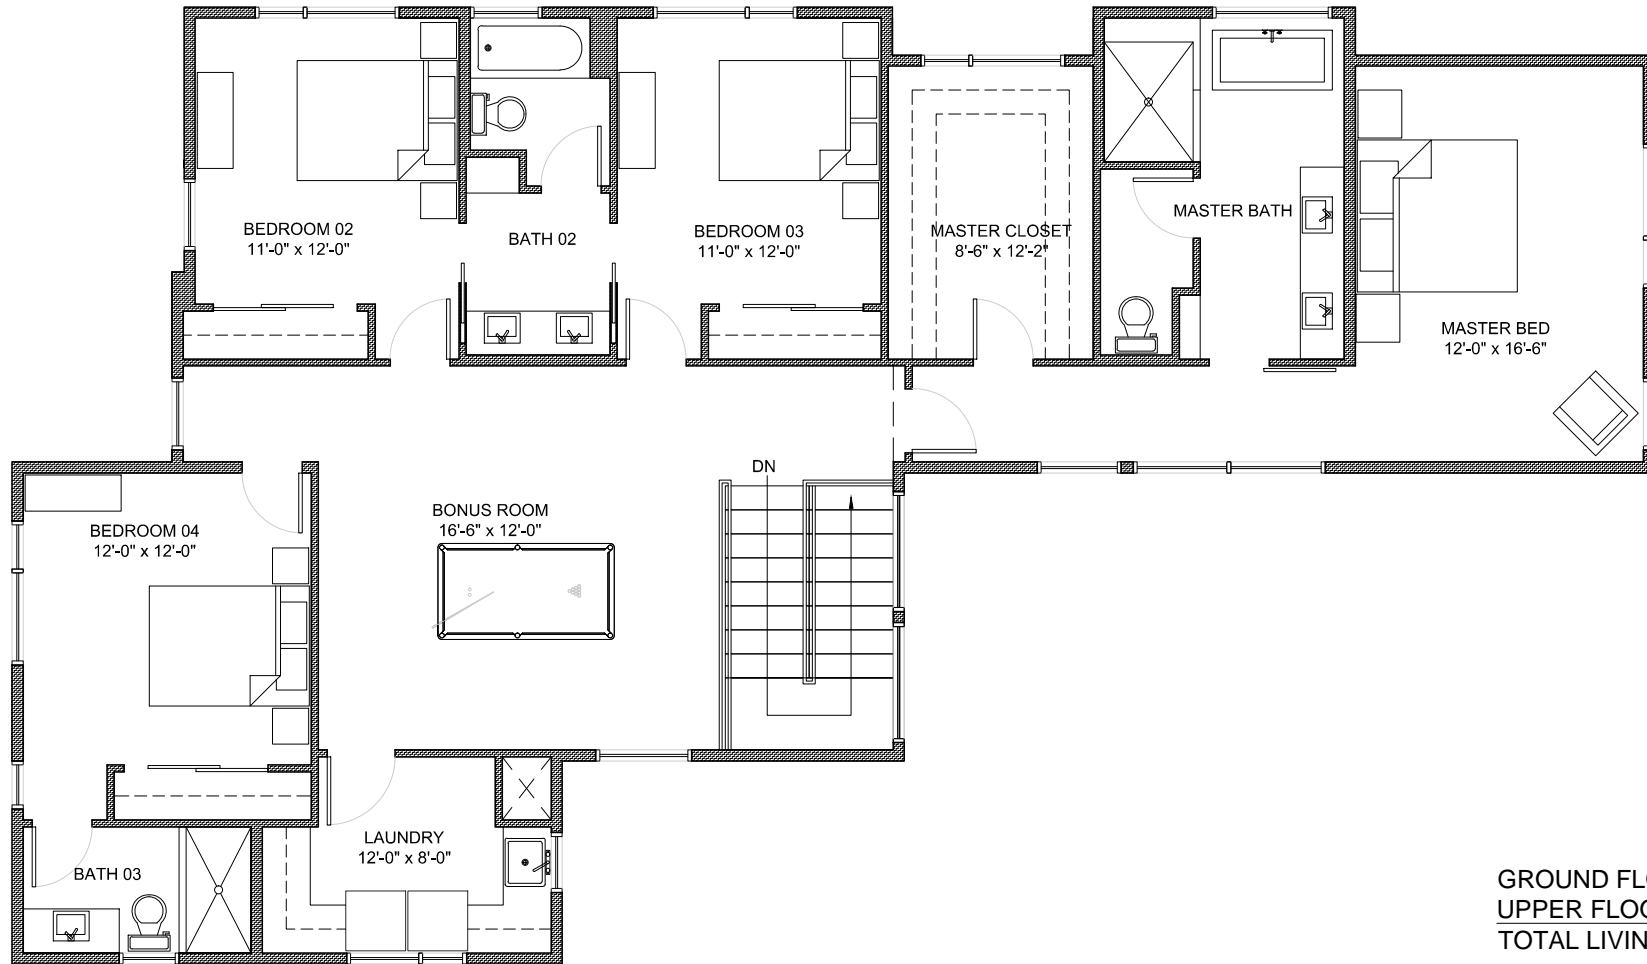

GROUND FLOOR LIVING:	1,444 SF
UPPER FLOOR LIVING:	1,794 SF
TOTAL LIVING:	3,238 SF
GARAGE:	480 SF
TOTAL BLDG:	3,718 SF

GROUND FLOOR LIVING: 1,444 SF
 UPPER FLOOR LIVING: 1,794 SF
 TOTAL LIVING: 3,238 SF

GARAGE: 480 SF

TOTAL BLDG: 3,718 SF

13025 NE 95TH | UPPER FLOOR PLAN 